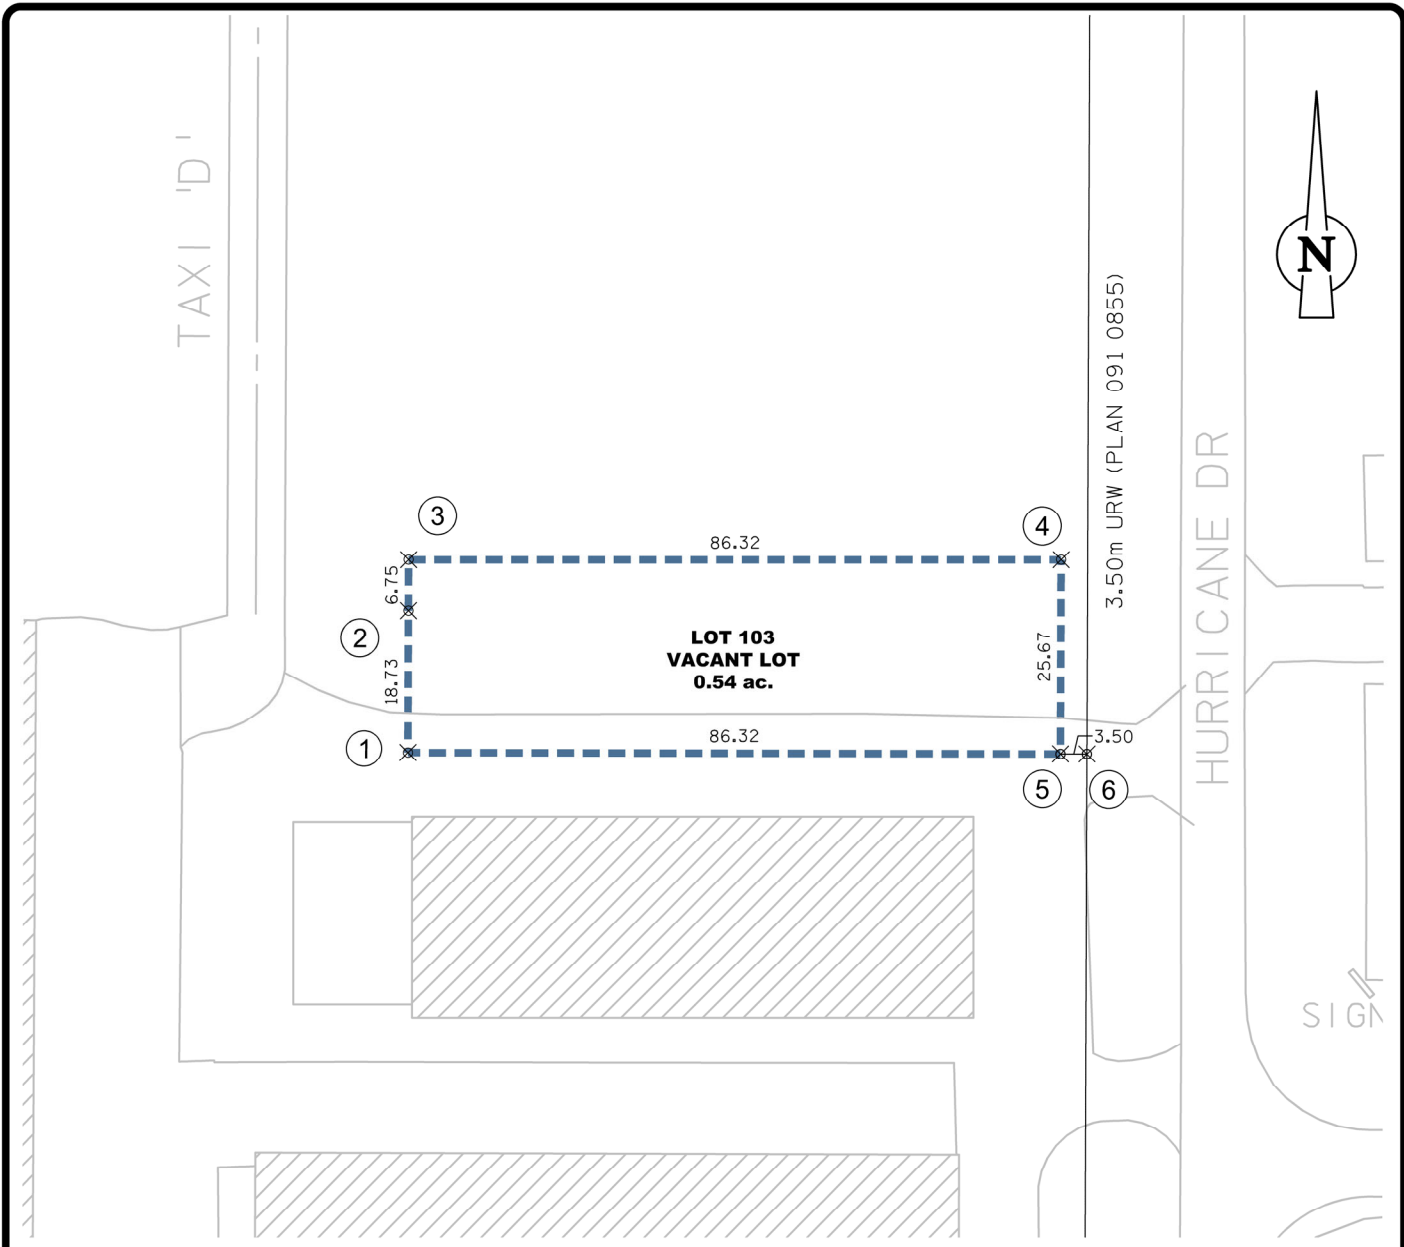

Name: 23u079_Lot103.dwg Date: May 09, 2023 Time: 8:30 AM

LOT COORDINATES (CANA83-3TM114)				
POINT #	3TM NORTHING	3TM EASTING	LATITUDE	LONGITUDE
1	5662437.168	-25848.622	N51° 05' 51.20"	W114° 22' 08.54"
2	5662455.901	-25848.552	N51° 05' 51.81"	W114° 22' 08.54"
3	5662462.647	-25848.527	N51° 05' 52.02"	W114° 22' 08.54"
4	5662462.647	-25762.207	N51° 05' 52.04"	W114° 22' 04.10"
5	5662436.980	-25762.303	N51° 05' 51.21"	W114° 22' 04.10"
6	5662436.973	-25758.804	N51° 05' 51.21"	W114° 22' 03.92"

YBW CALGARY AIRPORT AUTHORITY

SCHEDULE "A"
 LOT 103 (VACANT)
 SPRINGBANK AIRPORT

CADD FILE No. 23u079

DRAWN M.P.

SCALE N.T.S.

DATE 2023.05.09

SHEET No. 1 of 1