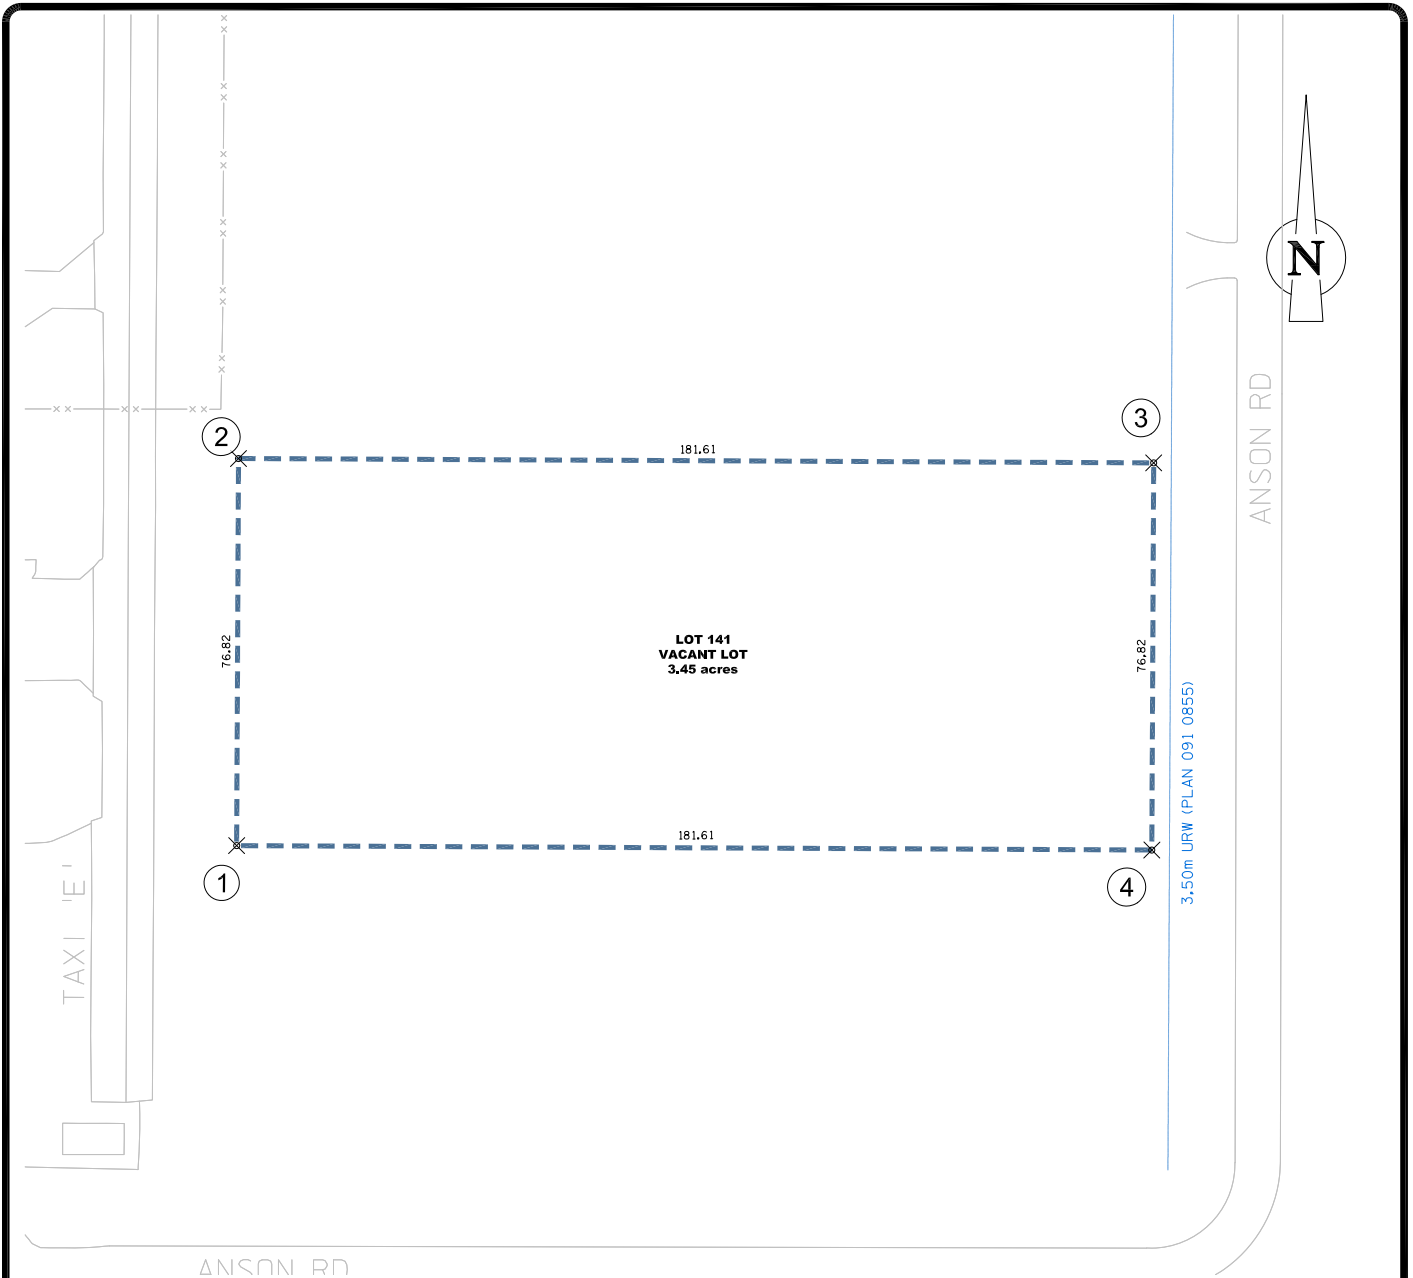

Name: 23u117 - Lot 141.dwg Date: May 12, 2023 Time: 1:41 PM

LOT COORDINATES (CANA83-3TM114)				
POINT #	3TM NORTHING	3TM EASTING	LATITUDE	LONGITUDE
1	5662466.549	-25592.845	N51° 05' 52.19"	W114° 21' 55.40"
2	5662543.368	-25592.477	N51° 05' 54.68"	W114° 21' 55.40"
3	5662542.496	-25410.868	N51° 05' 54.68"	W114° 21' 46.06"
4	5662465.677	-25411.235	N51° 05' 52.19"	W114° 21' 46.06"

LOT PLAN
LOT 141
SPRINGBANK AIRPORT

CADD FILE No. **23u117**

DRAWN **M.P.**

SCALE **1:1500**

DATE **2023.05.11**

SHEET No. **1 of 1**