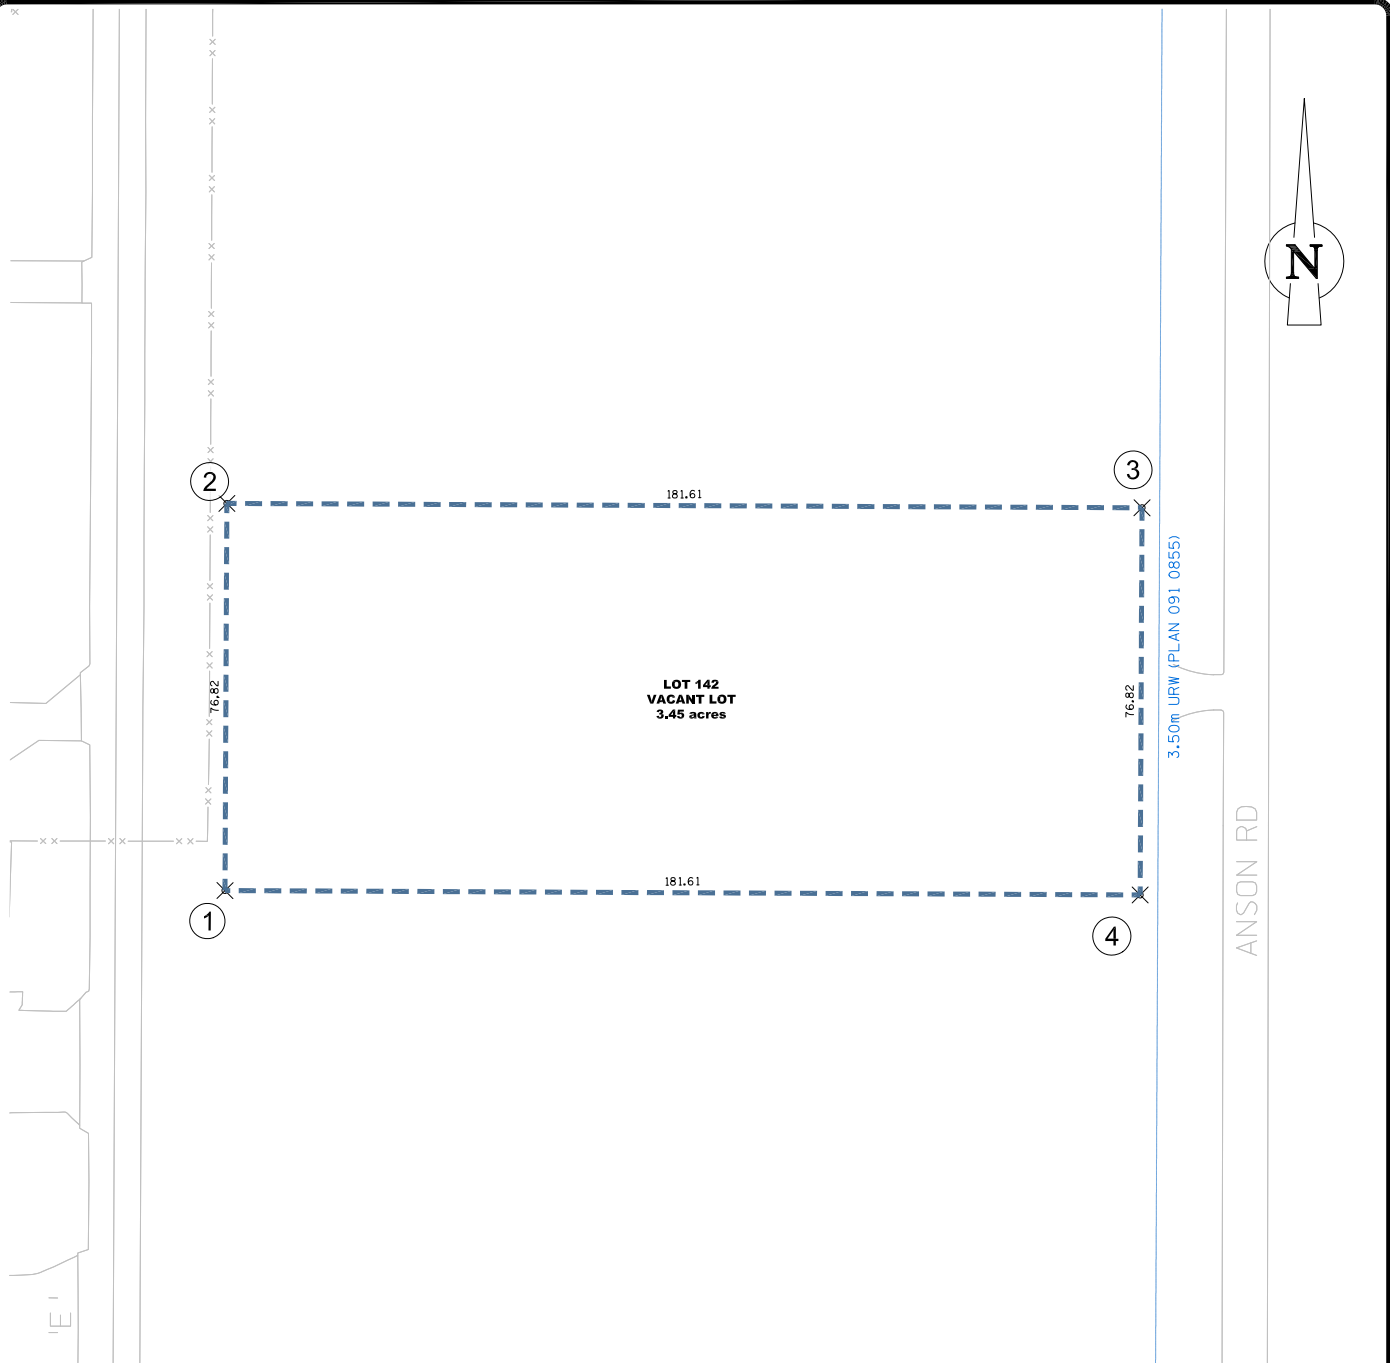

Name: 23u118 - Lot 142.dwg Date: May 12, 2023 Time: 1:39 PM

LOT COORDINATES (CANA83-3TM114)				
POINT #	3TM NORTHING	3TM EASTING	LATITUDE	LONGITUDE
1	5662543.368	-25592.477	N51° 05' 54.68"	W114° 21' 55.40"
2	5662620.187	-25592.110	N51° 05' 57.16"	W114° 21' 55.40"
3	5662619.315	-25410.503	N51° 05' 57.16"	W114° 21' 46.07"
4	5662542.496	-25410.868	N51° 05' 54.68"	W114° 21' 46.06"

LOT PLAN
LOT 142
SPRINGBANK AIRPORT

CADD FILE No. **23u118**

DRAWN **M.P.**

SCALE **N.T.S.**

DATE **2023.05.11**

SHEET No. **1 of 1**