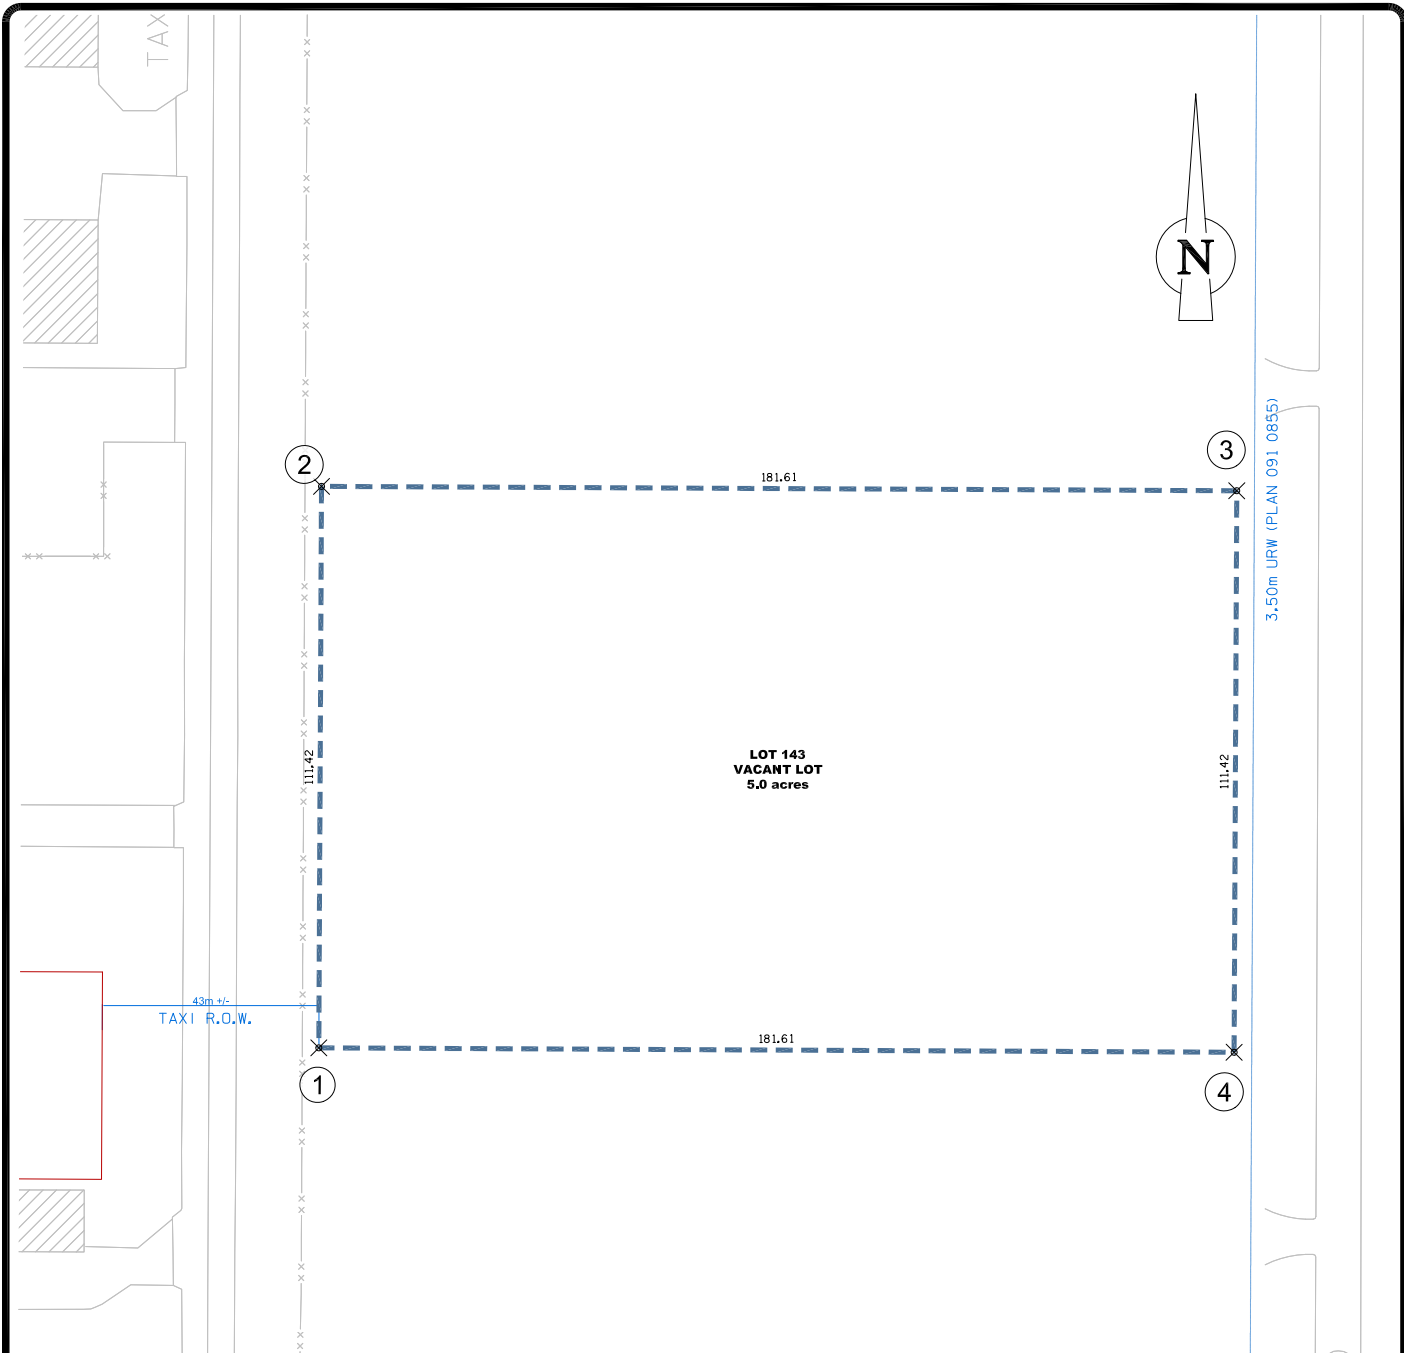

Name: 23u119 - Lot 143.dwg Date: May 12, 2023 Time: 1:36 PM

LOT COORDINATES (CANA83-3TM114)				
POINT #	3TM NORTHING	3TM EASTING	LATITUDE	LONGITUDE
1	5662620.187	-25592.110	N51° 05' 57.16"	W114° 21' 55.40"
2	5662731.601	-25591.576	N51° 06' 00.77"	W114° 21' 55.40"
3	5662730.729	-25409.969	N51° 06' 00.77"	W114° 21' 46.07"
4	5662619.315	-25410.503	N51° 05' 57.16"	W114° 21' 46.07"

LOT PLAN
LOT 143
SPRINGBANK AIRPORT

CADD FILE No. **23u119**

DRAWN **M.P.**

SCALE **N.T.S.**

DATE **2023.05.11**

SHEET No. **1 of 1**